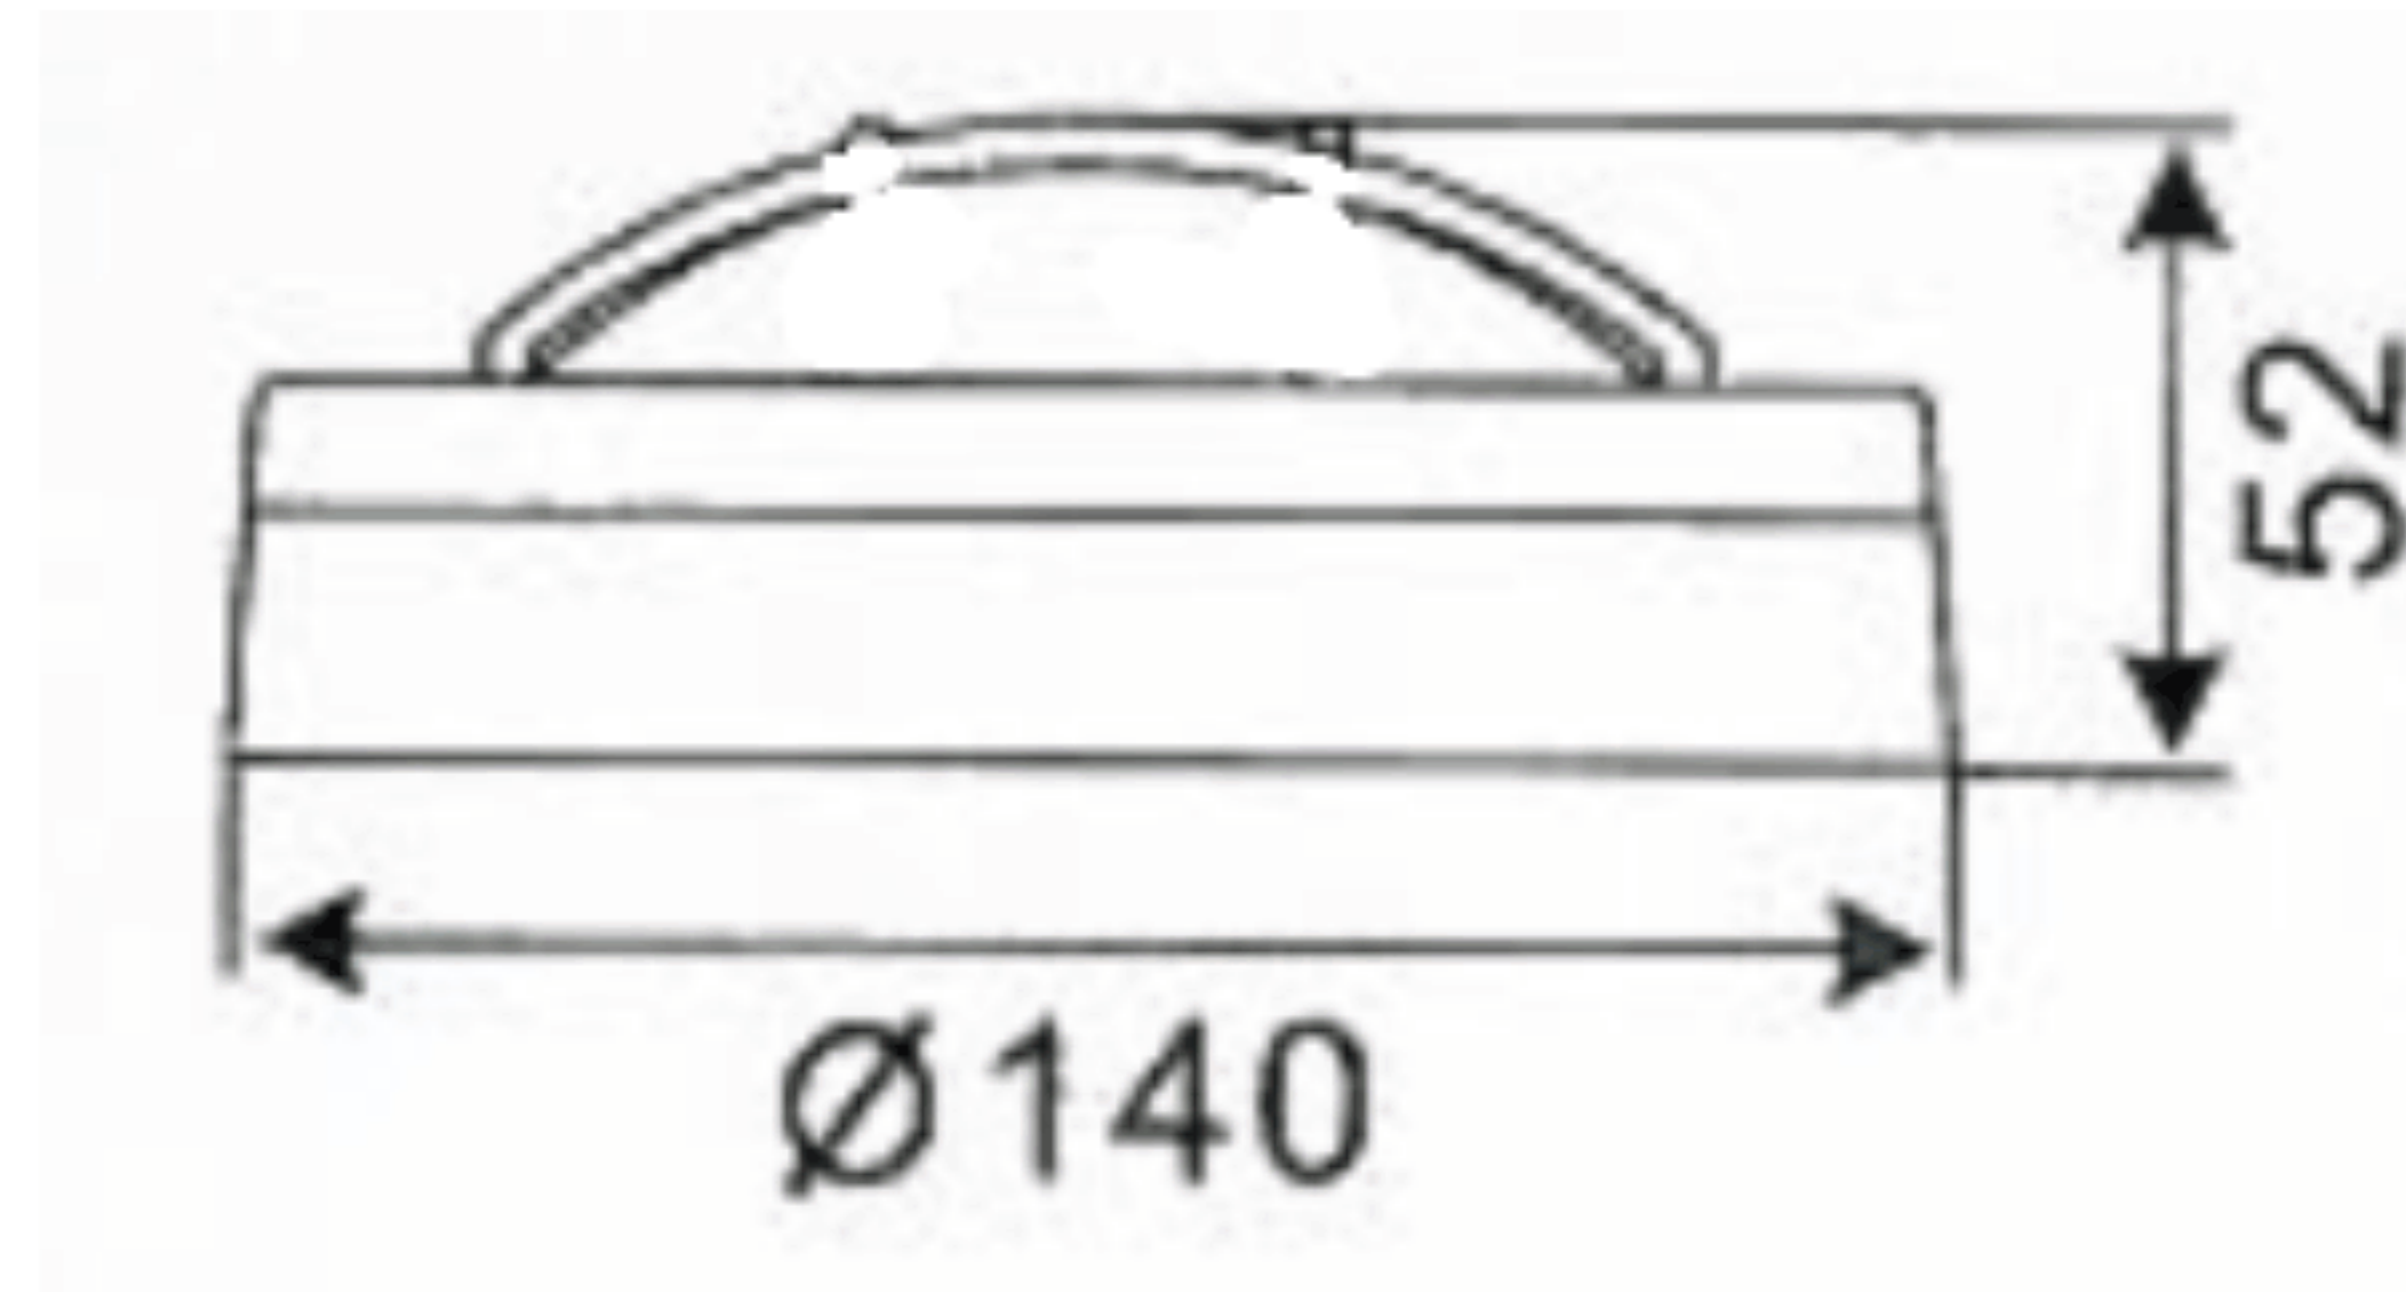

LED-9003

LED Wall light

Material: Aluminum

Light source: 36 LED

Typ of LED: 5mm LED

Luminous flux: 70 Lumen

IP Rating: IP-44

Size (mm): 140 x 52

Model	Power (W)	Voltage	Packing Details (mm)	Volume (m ³)
LED-9003	2,9	230 V / 50 Hz	320 x 310 x 310 (20 ks)	0,031